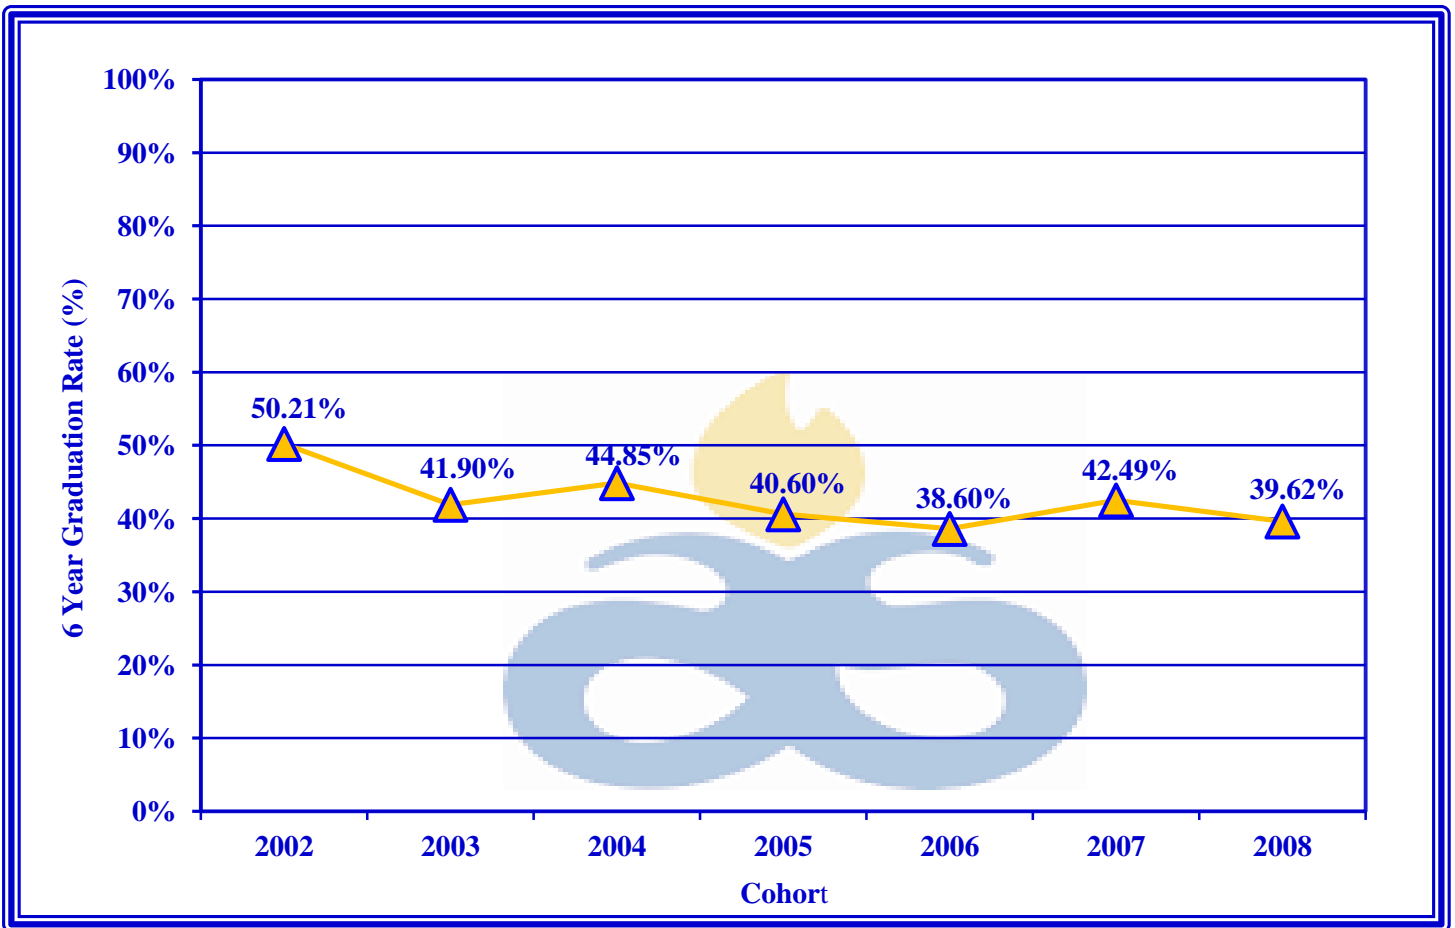

Source: University System of Georgia