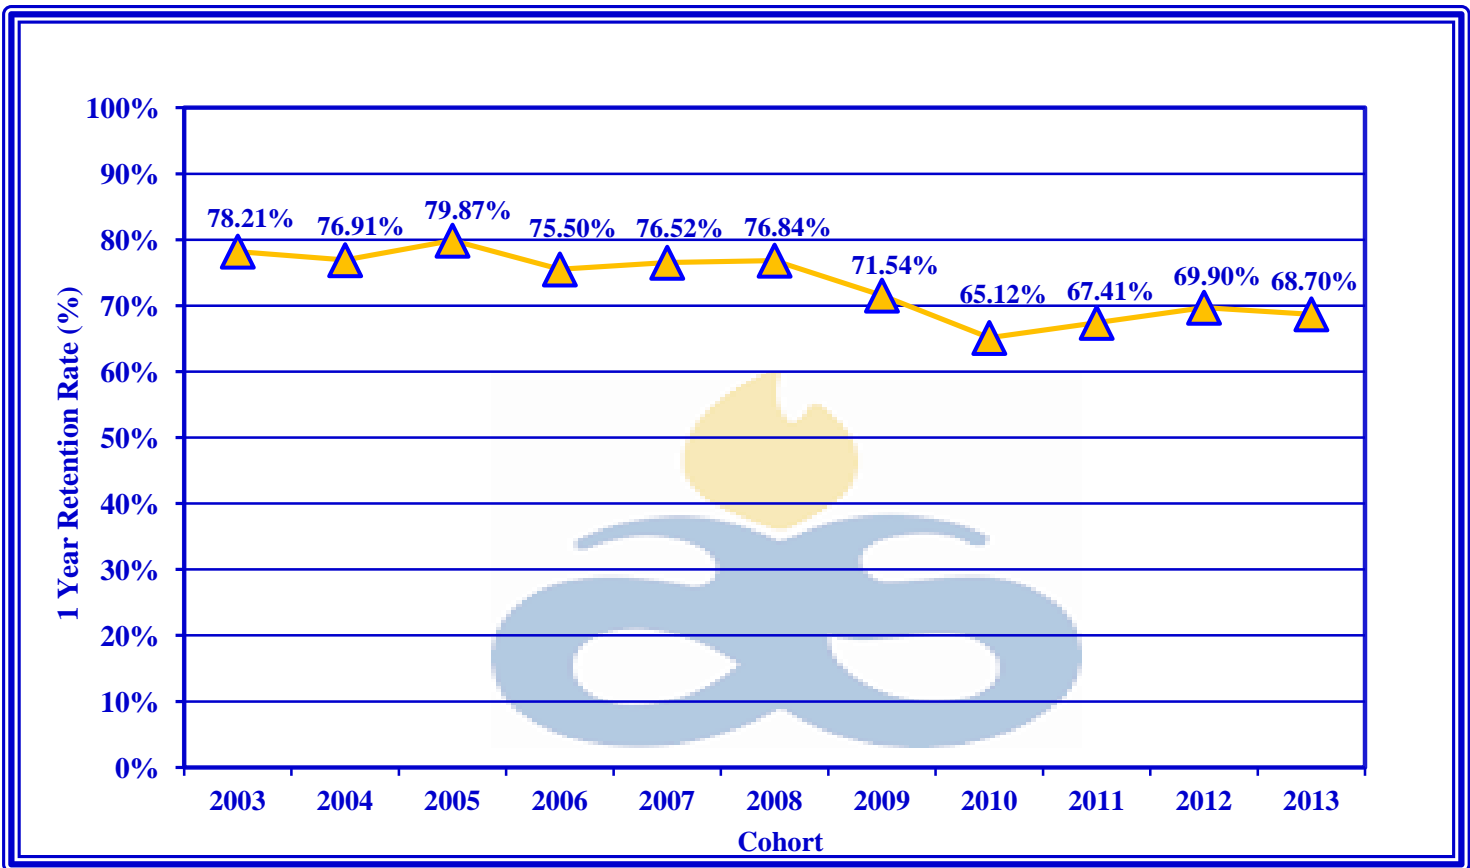

Albany State University Appendix A

Albany State University			
First-Time, Full-Time Freshmen			
Cohort	Number of Students in Cohort	# Retained	Retention Rate (%)
2003	537	420	78.21%
2004	602	463	76.91%
2005	596	476	79.87%
2006	702	530	75.50%
2007	626	479	76.52%
2008	626	481	76.84%
2009	745	533	71.54%
2010	883	575	65.12%
2011	1,028	693	67.41%
2012	495	346	69.90%
2013	508	349	68.70%